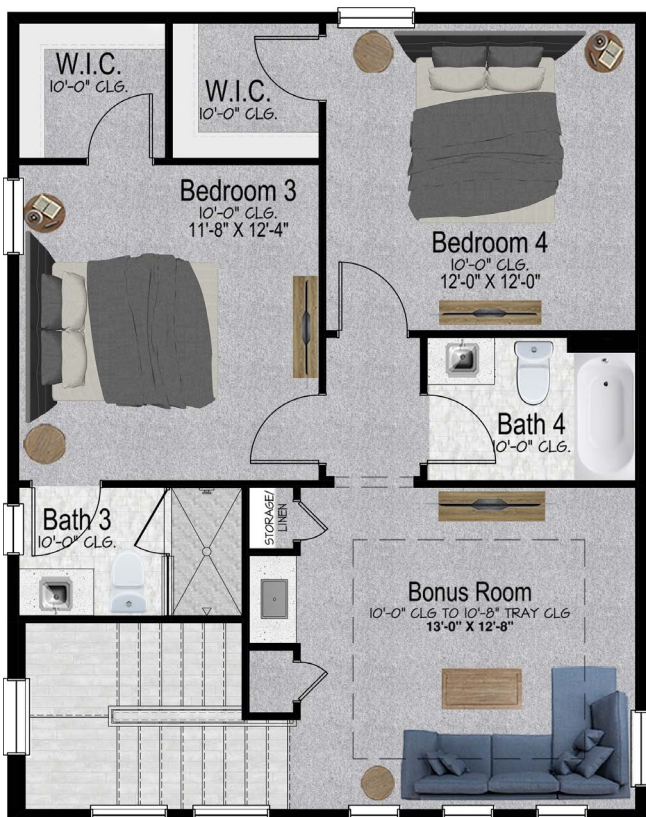

The Legacy Collection

The Bahama

The Bahama

1st Floor

2nd Floor

TOTAL A/C LIVING AREA	3,151 SF
1st Floor Living	2,437 SF
2nd Floor Living	714 SF
Lanai	238 SF
Entry	93 SF
1 Car Garage	296 SF
2 Car Garage	508 SF
TOTAL UNDER ROOF AREA	4,286 SF